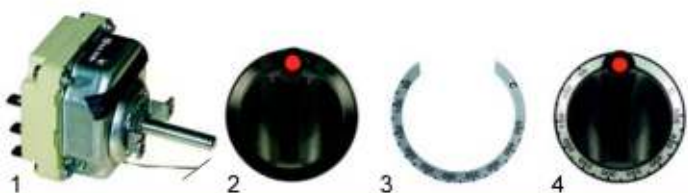

Item	Order	Description	Model	OEM
1	375027	thermostat	universal	10100002
2	111542	knob	FMP100	24016106
3	111543	symbol		22206002
4	111544	knob	FPE__	22206000