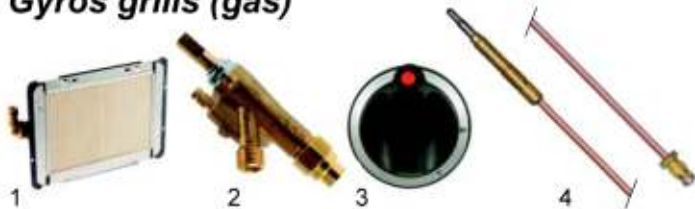

Gyros grills (gas)

Item	Order	Description	Model	OEM
1	105586	burner	PDG202	11070001
2	106013	gas tap	PDG302/3	11030602
3	111775	knob	PDG302D/3D	
4	102034	thermocouple	PDG402/3	11060004