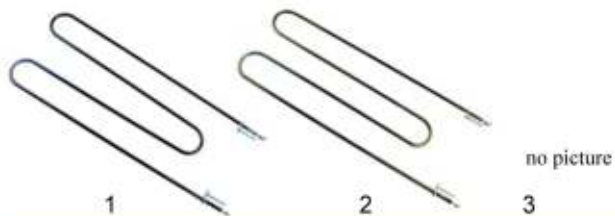

Item	Order	Description	Model	OEM
1	416867	1000 W/230 V (upper)	FPE100/110	22317026
2	416868	1500 W/230 V (lower)	FPE200/210 FPE300/310	22317025
3	416869	500 W/230 V (heating furnace)	FPE010,110 FPE210,310	22317022