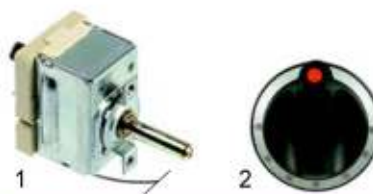

Item	Order	Description	Model	OEM
1	375674	thermostat, 90°	FPE__10	10100003
2	111547	knob		24106110