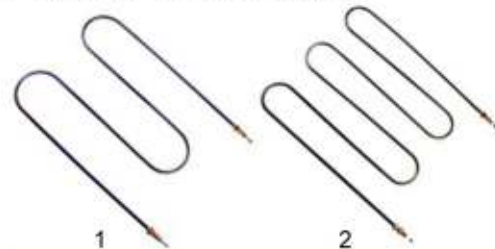

Pizza ovens (electric)

Item	Order	Description	Model	OEM
1	416865	1500 W/230 V (upper)	FMP100	22207023
2	416866	2250 W/230 V (center+lower)		22207024