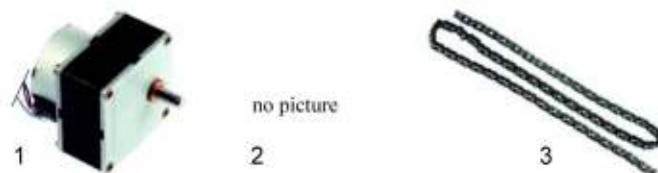

Item	Order	Description	Model	OEM
1	500605	motor		10130100
2	693187	toothed wheel	PSK100	24303006
3	693188	chain		24303020